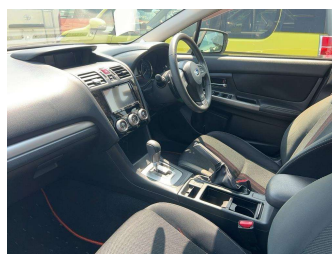

2015 Subaru XV 2.0I-L EYESIGHT 4WD

Purchase Price

\$16,990

Includes GST
Excludes on-road costs of \$550

Finance may be available on this vehicle. Ask one of our friendly staff for more information.

Gain peace of mind with Mechanical Breakdown Insurance. **Ask us how.**

Top features

None Listed

Body Style
5 door, Station Wagon

Odometer
56,954 km

Engine
2000 cc, Internal Combustion

Fuel Type
Petrol

Transmission
Automatic

Wheels
-

VIN
-

Interior
Black

Safety
-

Reg No.
-

Ext Colour
Silver

History
-

Seats
5 seats, Cloth

CO2 Emissions
-