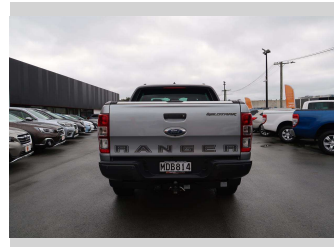

2019 Ford Ranger WILDTRAK

Purchase Price

\$45,990

Includes GST, Registration & Licensing

Finance may be available on this vehicle. Ask one of our friendly staff for more information.

Gain peace of mind with Mechanical Breakdown Insurance. **Ask us how.**

Top features

- » 4 Wheel Drive
- » ABS Braking w/ EBD
- » Air Bag x 6
- » Apple CarPlay
- » Bluetooth
- » Central Locking
- » Child seat anchor poin...
- » Climate Control
- » Electric Mirrors
- » Power Steer
- » Power Windows
- » Radar Cruise Control
- » Traction Control

Body Style

4 door, Ute

Odometer

87,460 km

Engine

1996 cc, Internal Combustion

Fuel Type

Diesel