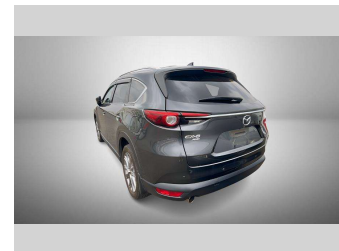

# 2019 Mazda CX-8 25T 4WD

**Purchase Price** **\$32,990**  
Includes GST  
Excludes on-road costs of \$550

Finance may be available on this vehicle. Ask one of our friendly staff for more information.

Gain peace of mind with Mechanical Breakdown Insurance. **Ask us how.**

- Top features**
- » 6 Seater
  - » Air Bag
  - » Alloy Wheels
  - » Central Locking
  - » Climate Control
  - » Cruise Control
  - » Power Steer
  - » Power Windows
  - » Turbo

Body Style  
**SUV**

Odometer  
**88,100 km**