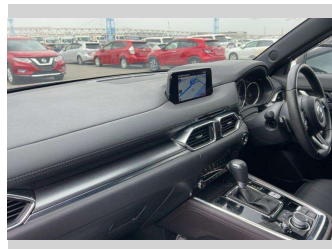

2019 Mazda CX-8 25T 4WD

Purchase Price **$32,990**
Includes GST
Excludes on-road costs of $550

Finance may be available on this vehicle. Ask one of our friendly staff for more information.

Gain peace of mind with Mechanical Breakdown Insurance. **Ask us how.**

1. **Top features**
2. » 6 Seater
   - » Air Bag
   - » Alloy Wheels
   - » Central Locking
   - » Climate Control
   - » Cruise Control
   - » Power Steer
   - » Power Windows
   - » Turbo

Body Style
SUV

Odometer
88,100 km

Engine
2500 cc

Fuel Type
Petrol

Transmission
Automatic

Wheels
-

VIN
-

Interior
-

Safety
-

Reg No.
-

Ext Colour
Grey

History
-

Seats
-

CO2 Emissions
-

Energy Economy
-

Stock ID: 2488

Paul Kelly Motor Company - 4WD | Phone 03 365 9204 | Email 85@paulkelly.co.nz
85 Moorhouse Avenue, Addington, Christchurch 8011, New Zealand
www.paulkelly.co.nz