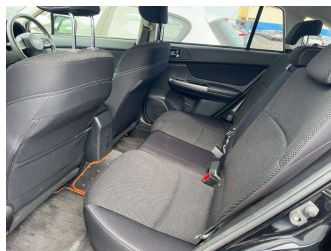

2015 Subaru XV 2.0I-L EYESIGHT 4WD

Purchase Price **\$17,990**

Includes GST
Excludes on-road costs of \$550

Finance may be available on this vehicle. Ask one of our friendly staff for more information.

Gain peace of mind with Mechanical Breakdown Insurance. **Ask us how.**

Top features

- » 4 Wheel Drive

Body Style
5 door, Hatchback

Odometer
76,726 km

Engine
2000 cc, Internal Combustion

Fuel Type
Petrol

Transmission
Automatic, 4WD

Wheels
-

VIN
-

Interior
Black

Safety
-

Reg No.
-

Ext Colour
Black

History
-

Seats
5 seats, Cloth

CO2 Emissions
-