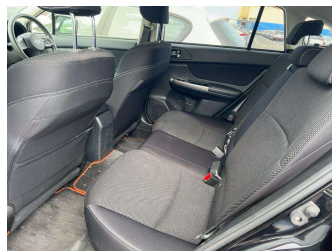

2015 Subaru XV 2.0I-L EYESIGHT 4WD

Purchase Price **\$17,990**

Includes GST
Excludes on-road costs of \$550

Finance may be available on this vehicle. Ask one of our friendly staff for more information.

Gain peace of mind with Mechanical Breakdown Insurance. **Ask us how.**

Top features

- » 4 Wheel Drive

Body Style
5 door, Hatchback

Odometer
76,726 km

Engine
2000 cc, Internal Combustion

Fuel Type
Petrol

Transmission
Automatic, 4WD

Wheels
-

VIN
-

Interior
Black

Safety
-

Reg No.
-

Ext Colour
Black

History
-

Seats
5 seats, Cloth

CO2 Emissions
-