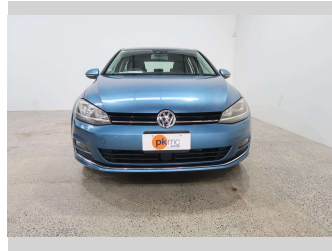

# 2013 Volkswagen Golf 1.4TSI HIG

Purchase Price

**\$16,990**

Includes GST  
Excludes on-road costs of \$550

Finance may be available on this vehicle. Ask one of our friendly staff for more information.

Gain peace of mind with Mechanical Breakdown Insurance. **Ask us how.**

Body Style

**5 door, Hatchback**

Odometer

**56,545 km**

Engine

**1400 cc, Internal Combustion**

Fuel Type

**Petrol**

Transmission

**Automatic, Front Wheel**

Wheels

**Factory Alloys**

VIN

**WVWZZZAUZEW139348**

Interior

**Black, Cloth**