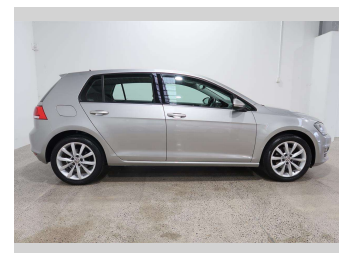

2014 Volkswagen Golf 1.4TSI

Purchase Price **\$15,990**

Includes GST
Excludes on-road costs of \$550

Finance may be available on this vehicle. Ask one of our friendly staff for more information.

Gain peace of mind with Mechanical Breakdown Insurance. **Ask us how.**

Body Style
5 door, Hatchback

Odometer
79,885 km

Engine
1400 cc, Internal Combustion

Fuel Type
Petrol

Transmission
Automatic

Wheels
-

VIN
WVWZZZAUZEW217650

Interior
Charcoal, Cloth