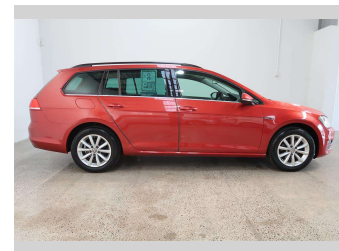

2015 Volkswagen Golf TSI

Purchase Price **\$13,990**

Includes GST
Excludes on-road costs of \$550

Finance may be available on this vehicle. Ask one of our friendly staff for more information.

Gain peace of mind with Mechanical Breakdown Insurance. **Ask us how.**

Body Style
5 door, Station Wagon

Odometer
91,052 km

Engine
1200 cc

Fuel Type
Petrol

Transmission
Automatic, Front Wheel

Wheels
Factory Alloys

VIN
WVWZZZAUZFP599971

Interior
Charcoal