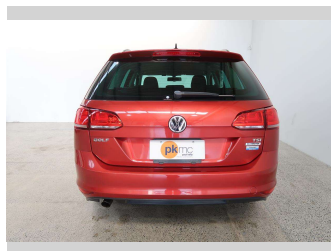

2015 Volkswagen Golf TSI

Purchase Price **\$13,990**

Includes GST
Excludes on-road costs of \$550

Finance may be available on this vehicle. Ask one of our friendly staff for more information.

Gain peace of mind with Mechanical Breakdown Insurance. **Ask us how.**

Body Style
5 door, Station Wagon

Odometer
91,052 km

Engine
1200 cc

Fuel Type
Petrol

Transmission
Automatic, Front Wheel

Wheels
Factory Alloys

VIN
WVWZZZAUZFP599971

Interior
Charcoal