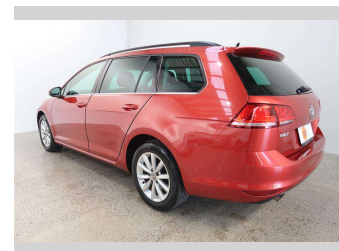

2015 Volkswagen Golf TSI

Purchase Price **\$13,990**

Includes GST
Excludes on-road costs of \$550

Finance may be available on this vehicle. Ask one of our friendly staff for more information.

Gain peace of mind with Mechanical Breakdown Insurance. **Ask us how.**

- Top features**
- » ABS Braking
 - » Air Bag x 8
 - » Air Conditioning
 - » Auto High Beam
 - » Bluetooth
 - » CD Player
 - » Central Locking
 - » Child seat anchor poin...
 - » Climate Control
 - » Cruise Control
 - » Digital Display
 - » Electric Mirrors (Retr...
 - » Face Lift Model
 - » Factory Alloy Wheels
 - » Fog Lights
 - » Power Windows
 - » Radio
 - » Rear Wiper

Body Style
5 door, Station Wagon

Odometer
91,052 km

Engine
1200 cc

Fuel Type
Petrol

Transmission
Automatic, Front Wheel

Wheels
Factory Alloys

VIN
WVWZZZAUZFP599971

Interior
Charcoal