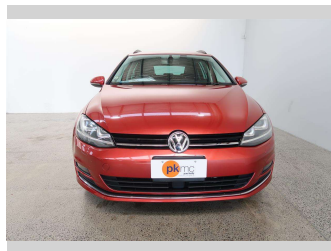

2015 Volkswagen Golf TSI

Purchase Price **\$13,990**

Includes GST
Excludes on-road costs of \$550

Finance may be available on this vehicle. Ask one of our friendly staff for more information.

Gain peace of mind with Mechanical Breakdown Insurance. **Ask us how.**

- Top features**
- » ABS Braking
 - » Air Bag x 8
 - » Air Conditioning
 - » Auto High Beam
 - » Bluetooth
 - » CD Player
 - » Central Locking
 - » Child seat anchor poin...
 - » Climate Control
 - » Cruise Control
 - » Digital Display
 - » Electric Mirrors (Retr...
 - » Face Lift Model
 - » Factory Alloy Wheels
 - » Fog Lights
 - » Power Windows
 - » Radio
 - » Rear Wiper

Body Style
5 door, Station Wagon

Odometer
91,052 km

Engine
1200 cc

Fuel Type
Petrol

Transmission
Automatic, Front Wheel

Wheels
Factory Alloys

VIN
WVWZZZAUZFP599971

Interior
Charcoal