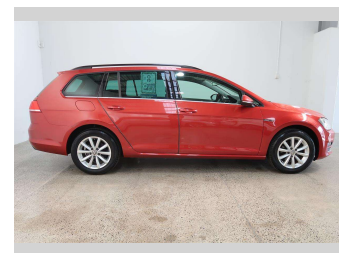

2015 Volkswagen Golf TSI

Purchase Price **\$13,990**

Includes GST
Excludes on-road costs of \$550

Finance may be available on this vehicle. Ask one of our friendly staff for more information.

Gain peace of mind with Mechanical Breakdown Insurance. **Ask us how.**

Body Style
5 door, Station Wagon

Odometer
91,052 km

Engine
1200 cc

Fuel Type
Petrol

Transmission
Automatic, Front Wheel

Wheels
Factory Alloys

VIN
WVWZZZAUZFP599971

Interior
Charcoal