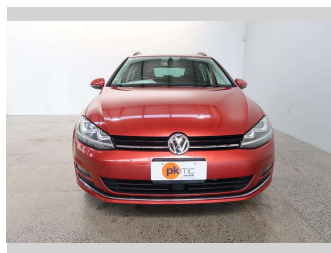

2015 Volkswagen Golf TSI

Purchase Price **\$13,990**

Includes GST
Excludes on-road costs of \$550

Finance may be available on this vehicle. Ask one of our friendly staff for more information.

Gain peace of mind with Mechanical Breakdown Insurance. **Ask us how.**

- Top features**
- » ABS Braking
 - » Air Bag x 8
 - » Air Conditioning
 - » Auto High Beam
 - » Bluetooth
 - » CD Player
 - » Central Locking
 - » Child seat anchor poin...
 - » Climate Control
 - » Cruise Control
 - » Digital Display
 - » Electric Mirrors (Retr...
 - » Face Lift Model
 - » Factory Alloy Wheels
 - » Fog Lights
 - » Power Windows
 - » Radio
 - » Rear Wiper

Body Style
5 door, Station Wagon

Odometer
91,052 km

Engine
1200 cc

Fuel Type
Petrol

Transmission
Automatic, Front Wheel

Wheels
Factory Alloys

VIN
WVWZZZAUZFP599971

Interior
Charcoal