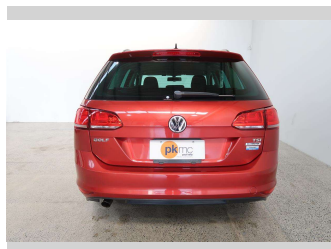

2015 Volkswagen Golf TSI

Purchase Price **\$13,990**

Includes GST
Excludes on-road costs of \$550

Finance may be available on this vehicle. Ask one of our friendly staff for more information.

Gain peace of mind with Mechanical Breakdown Insurance. **Ask us how.**

Body Style
5 door, Station Wagon

Odometer
91,052 km

Engine
1200 cc

Fuel Type
Petrol

Transmission
Automatic, Front Wheel

Wheels
Factory Alloys

VIN
WVWZZZAUZFP599971

Interior
Charcoal