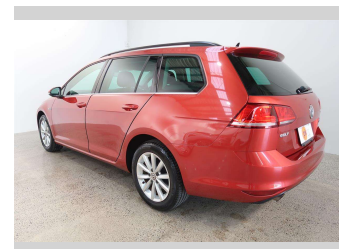

2015 Volkswagen Golf TSI

Purchase Price **\$13,990**

Includes GST
Excludes on-road costs of \$550

Finance may be available on this vehicle. Ask one of our friendly staff for more information.

Gain peace of mind with Mechanical Breakdown Insurance. **Ask us how.**

- Top features**
- » ABS Braking
 - » Air Bag x 8
 - » Air Conditioning
 - » Auto High Beam
 - » Bluetooth
 - » CD Player
 - » Central Locking
 - » Child seat anchor poin...
 - » Climate Control
 - » Cruise Control
 - » Digital Display
 - » Electric Mirrors (Retr...
 - » Face Lift Model
 - » Factory Alloy Wheels
 - » Fog Lights
 - » Power Windows
 - » Radio
 - » Rear Wiper

Body Style
5 door, Station Wagon

Odometer
91,052 km

Engine
1200 cc

Fuel Type
Petrol

Transmission
Automatic, Front Wheel

Wheels
Factory Alloys

VIN
WVWZZZAUZFP599971

Interior
Charcoal