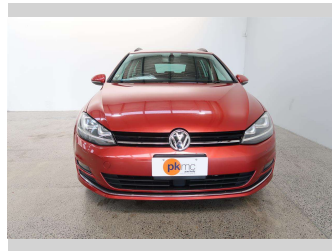

2015 Volkswagen Golf TSI

Purchase Price

\$13,990

Includes GST
Excludes on-road costs of \$550

Finance may be available on this vehicle. Ask one of our friendly staff for more information.

Gain peace of mind with Mechanical Breakdown Insurance. **Ask us how.**

Top features

- » ABS Braking
- » Air Bag x 8
- » Air Conditioning
- » Auto High Beam
- » Bluetooth
- » CD Player
- » Central Locking
- » Child seat anchor poin...
- » Climate Control
- » Cruise Control
- » Digital Display
- » Electric Mirrors (Retr...
- » Face Lift Model
- » Factory Alloy Wheels
- » Fog Lights
- » Power Windows
- » Radio
- » Rear Wiper

Body Style

5 door, Station Wagon

Odometer

91,052 km

Engine

1200 cc

Fuel Type

Petrol