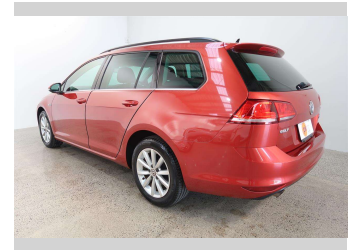

2015 Volkswagen Golf TSI

Purchase Price

\$13,990

Includes GST
Excludes on-road costs of \$550

Finance may be available on this vehicle. Ask one of our friendly staff for more information.

Gain peace of mind with Mechanical Breakdown Insurance. **Ask us how.**

Body Style

5 door, Station Wagon

Odometer

91,052 km

Engine

1200 cc

Fuel Type

Petrol