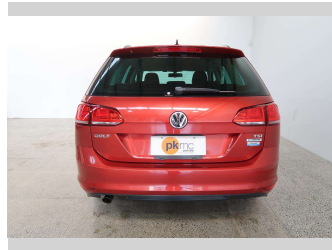

2015 Volkswagen Golf TSI

Purchase Price

\$13,990

Includes GST
Excludes on-road costs of \$550

Finance may be available on this vehicle. Ask one of our friendly staff for more information.

Gain peace of mind with Mechanical Breakdown Insurance. **Ask us how.**

Body Style

5 door, Station Wagon

Odometer

91,052 km

Engine

1200 cc

Fuel Type

Petrol