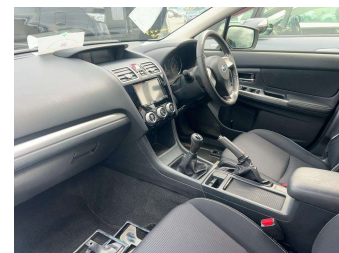

2015 Subaru Impreza Sport 1.6i-L 4WD

Purchase Price **\$12,990**

Includes GST
Excludes on-road costs of \$550

Finance may be available on this vehicle. Ask one of our friendly staff for more information.

Gain peace of mind with Mechanical Breakdown Insurance. **Ask us how.**

Top features

None Listed

Body Style
5 door, Hatchback

Odometer
93,914 km

Engine
1600 cc, Internal Combustion

Fuel Type
Petrol

Transmission
5-Speed Manual, All Wheel