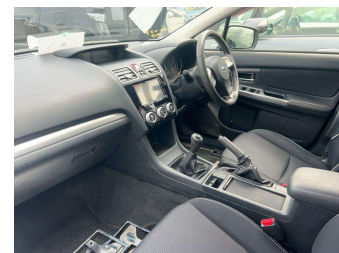

# 2015 Subaru Impreza Sport 1.6i-L 4WD

**Purchase Price** **\$12,990**

Includes GST  
Excludes on-road costs of \$550

Finance may be available on this vehicle. Ask one of our friendly staff for more information.

Gain peace of mind with Mechanical Breakdown Insurance. **Ask us how.**

**Top features**

None Listed

Body Style  
**5 door, Hatchback**

Odometer  
**93,914 km**

Engine  
**1600 cc, Internal Combustion**

Fuel Type  
**Petrol**

Transmission  
**5-Speed Manual, All Wheel**

Wheels  
-

VIN  
-

Interior  
**Black**

Safety  
-

Reg No.  
-

Ext Colour  
**Silver**

History  
-