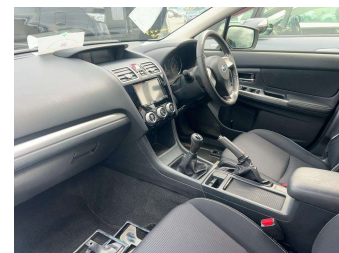

2015 Subaru Impreza Sport 1.6i-L 4WD

Purchase Price **\$122,990**

Includes GST
Excludes on-road costs of \$550

Finance may be available on this vehicle. Ask one of our friendly staff for more information.

Gain peace of mind with Mechanical Breakdown Insurance. **Ask us how.**

Top features

None Listed

Body Style
5 door, Hatchback

Odometer
93,914 km

Engine
1600 cc, Internal Combustion

Fuel Type
Petrol

Transmission
5-Speed Manual, All Wheel

Wheels
-

VIN
-

Interior
Black

Safety
-

Reg No.
-

Ext Colour
Silver

History
-

Seats
5 seats, Cloth