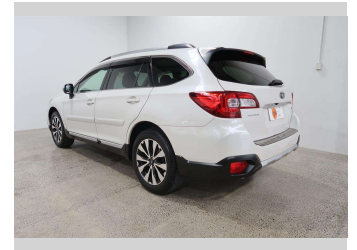

2015 Subaru Outback LIMITED 4W

Purchase Price

\$19,990

Includes GST
Excludes on-road costs of \$550

Finance may be available on this vehicle. Ask one of our friendly staff for more information.

Gain peace of mind with Mechanical Breakdown Insurance. **Ask us how.**

Top features

- » Air Bag x 6
- » Anti Lock Braking System
- » Central Locking
- » Climate Control
- » Cruise Control
- » Factory Alloy Wheels
- » Leather Trim
- » Power Steer
- » Power Windows

Body Style

5 door, SUV

Odometer

100,960 km

Engine

2500 cc, Internal Combustion

Fuel Type

Petrol

Transmission