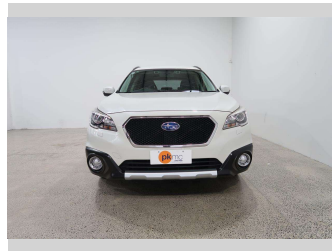

2015 Subaru Outback LIMITED 4W

Purchase Price

\$19,990

Includes GST
Excludes on-road costs of \$550

Finance may be available on this vehicle. Ask one of our friendly staff for more information.

Gain peace of mind with Mechanical Breakdown Insurance. **Ask us how.**

Top features

- » Air Bag x 6
- » Anti Lock Braking System
- » Central Locking
- » Climate Control
- » Cruise Control
- » Factory Alloy Wheels
- » Leather Trim
- » Power Steer
- » Power Windows

Body Style

5 door, SUV

Odometer

100,960 km

Engine

2500 cc, Internal Combustion

Fuel Type

Petrol

Transmission