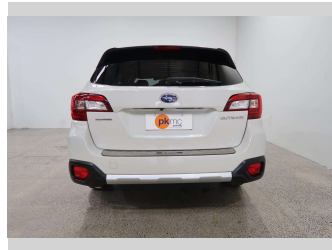

2015 Subaru Outback LIMITED 4W

Purchase Price

\$19,990

Includes GST
Excludes on-road costs of \$550

Finance may be available on this vehicle. Ask one of our friendly staff for more information.

Gain peace of mind with Mechanical Breakdown Insurance. **Ask us how.**

5 door, SUV

Odometer

100,960 km

Engine

2500 cc, Internal Combustion

Fuel Type

Petrol

Transmission