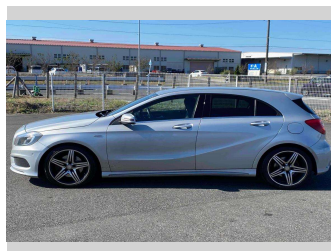

2013 Mercedes-Benz A250 Sport

Purchase Price **\$19,990**

Includes GST
Excludes on-road costs of \$550

Finance may be available on this vehicle. Ask one of our friendly staff for more information.

Gain peace of mind with Mechanical Breakdown Insurance. **Ask us how.**

- Top features**
- » Air Con
 - » Auto Lights
 - » CD Player
 - » Cruise Control
 - » ESC
 - » Paddle Shift
 - » Radio

Body Style
5 door, Hatchback

Odometer
91,929 km

Engine
2000 cc, Internal Combustion

Fuel Type
Petrol

Transmission
Automatic, Front Wheel

Wheels
-

VIN
WDD1760442J203878

Interior
Black

Safety
-

Reg No.
-

Ext Colour
Silver

History
-