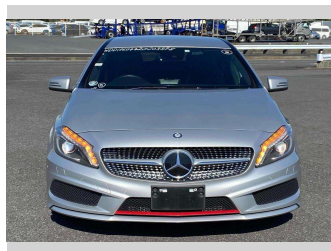

2013 Mercedes-Benz A250 Sport

Purchase Price **\$19,990**

Includes GST
Excludes on-road costs of \$550

Finance may be available on this vehicle. Ask one of our friendly staff for more information.

Gain peace of mind with Mechanical Breakdown Insurance. **Ask us how.**

- Top features**
- » Air Con
 - » Auto Lights
 - » CD Player
 - » Cruise Control
 - » ESC
 - » Paddle Shift
 - » Radio

Body Style
5 door, Hatchback

Odometer
91,929 km

Engine
2000 cc, Internal Combustion

Fuel Type
Petrol