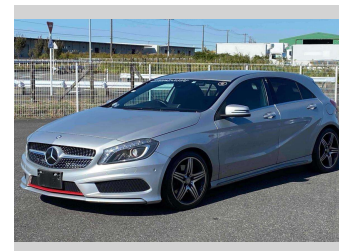

2013 Mercedes-Benz A250 Sport

Purchase Price **\$19,990**

Includes GST
Excludes on-road costs of \$550

Finance may be available on this vehicle. Ask one of our friendly staff for more information.

Gain peace of mind with Mechanical Breakdown Insurance. **Ask us how.**

- Top features**
- » Air Con
 - » Auto Lights
 - » CD Player
 - » Cruise Control
 - » ESC
 - » Paddle Shift
 - » Radio

Body Style
5 door, Hatchback

Odometer
91,929 km

Engine
2000 cc, Internal Combustion

Fuel Type
Petrol

Transmission
Automatic, Front Wheel

Wheels
-

VIN
WDD1760442J203878

Interior
Black

Safety
-

Reg No.
-

Ext Colour
Silver

History
-