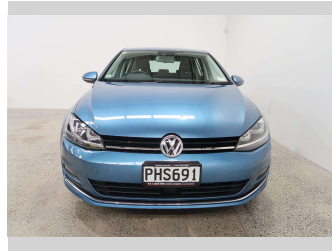

2014 Volkswagen Golf 1.4TSI

Purchase Price

\$17,990

Includes GST, Registration & Licensing

Finance may be available on this vehicle. Ask one of our friendly staff for more information.

Gain peace of mind with Mechanical Breakdown Insurance. **Ask us how.**

Body Style

5 door, Hatchback

Odometer

26,300 km

Engine

1390 cc

Fuel Type

Petrol