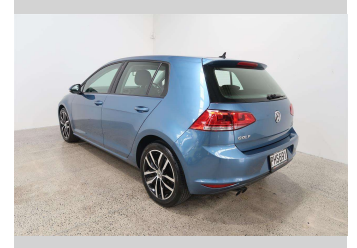

2014 Volkswagen Golf 1.4TSI

Purchase Price

\$17,990

Includes GST, Registration & Licensing

Finance may be available on this vehicle. Ask one of our friendly staff for more information.

Gain peace of mind with Mechanical Breakdown Insurance. **Ask us how.**

Body Style

5 door, Hatchback

Odometer

26,300 km

Engine

1390 cc

Fuel Type

Petrol