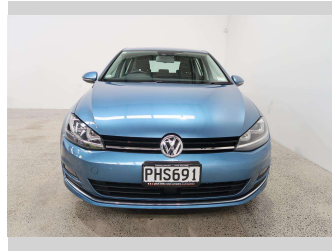

# 2014 Volkswagen Golf 1.4TSI

Purchase Price

**\$17,990**

Includes GST, Registration & Licensing

Finance may be available on this vehicle. Ask one of our friendly staff for more information.

Gain peace of mind with Mechanical Breakdown Insurance. **Ask us how.**

Body Style

**5 door, Hatchback**

Odometer

**26,300 km**

Engine

**1390 cc**

Fuel Type

**Petrol**