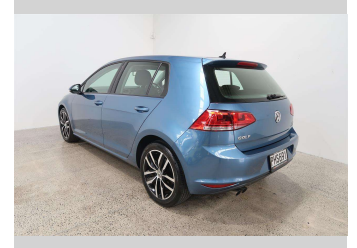

# 2014 Volkswagen Golf 1.4TSI

Purchase Price

**\$17,990**

Includes GST, Registration & Licensing

Finance may be available on this vehicle. Ask one of our friendly staff for more information.

Gain peace of mind with Mechanical Breakdown Insurance. **Ask us how.**

Body Style

**5 door, Hatchback**

Odometer

**26,300 km**

Engine

**1390 cc**

Fuel Type

**Petrol**