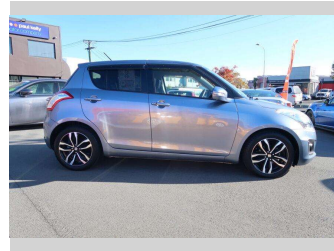

2015 Suzuki Swift STYLE DJE

Purchase Price **\$14,990**

Includes GST
Excludes on-road costs of \$550

Finance may be available on this vehicle. Ask one of our friendly staff for more information.

Gain peace of mind with Mechanical Breakdown Insurance. **Ask us how.**

Body Style
5 door, Hatchback

Odometer
28,610 km

Engine
1200 cc, Internal Combustion

Fuel Type
Petrol

Transmission
Automatic, Front Wheel

Wheels
-

VIN
7AT0GK0CX24354397

Interior
Black, Leather / Alcantara

Safety

Based on 2023 UCSR rating for 11-17 models

Reg No.
-

Ext Colour
Grey

History
-

Seats
5 seats, Leather / Alcantara

CO2 Emissions
★★★★☆
110 grams/km

Energy Economy
★★★★☆☆
Annual fuel cost of \$1,840
4.7L per 100km