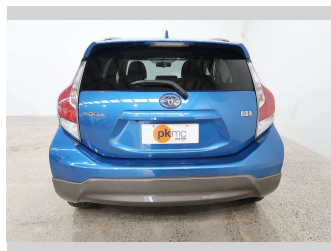

2015 Toyota Aqua X-URBAN

Purchase Price **\$14,950**

Includes GST
Excludes on-road costs of \$550

Finance may be available on this vehicle. Ask one of our friendly staff for more information.

Gain peace of mind with Mechanical Breakdown Insurance. **Ask us how.**

Body Style
5 door, Hatchback

Odometer
67,200 km

Engine
1500 cc

Fuel Type
Hybrid

Transmission
Automatic

Wheels
Factory Alloys

VIN
7AT0H65YX23464790

Interior
-

Safety

Based on 2023 UCSR rating for 12-20 models

Reg No.
-

Ext Colour
Blue

History
-

Seats
5 seats

CO2 Emissions
★★★★☆
92 grams/km

Energy Economy
★★★★☆
Annual fuel cost of \$1,530
3.9L per 100km