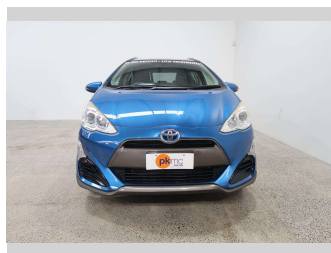

2015 Toyota Aqua X-URBAN

Purchase Price **\$14,950**

Includes GST
Excludes on-road costs of \$550

Finance may be available on this vehicle. Ask one of our friendly staff for more information.

Gain peace of mind with Mechanical Breakdown Insurance. **Ask us how.**

Body Style
5 door, Hatchback

Odometer
67,200 km

Engine
1500 cc

Fuel Type
Hybrid

Transmission
Automatic

Wheels
Factory Alloys

VIN
7AT0H65YX23464790

Interior
-

Safety

Based on 2023 UCSR rating for 12-20 models

Reg No.
-

Ext Colour
Blue

History
-

Seats
5 seats

CO2 Emissions
★★★★☆
92 grams/km

Energy Economy
★★★★☆
Annual fuel cost of \$1,530
3.9L per 100km