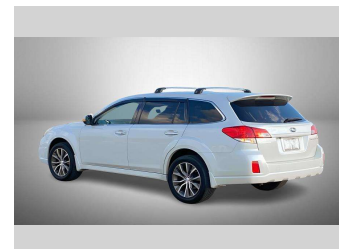

2012 Subaru LEGACY OUTBACK 2.5 EYESIGHT S

Purchase Price

\$11,990

Includes GST
Excludes on-road costs of \$550

Finance may be available on this vehicle. Ask one of our friendly staff for more information.

Gain peace of mind with Mechanical Breakdown Insurance. **Ask us how.**

Top features

- » Air Con
- » Auto Lights
- » CD Player
- » ESC
- » Heated Seats
- » Paddle Shift
- » Smart Key

Body Style

5 door, Station Wagon

Odometer

138,654 km

Engine

2500 cc, Internal Combustion

Fuel Type

Petrol

Transmission

Automatic, 4WD