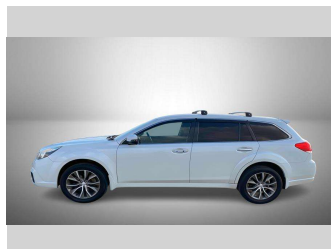

2012 Subaru LEGACY OUTBACK 2.5 EYESIGHT S

Purchase Price

\$11,990

Includes GST
Excludes on-road costs of \$550

Finance may be available on this vehicle. Ask one of our friendly staff for more information.

Gain peace of mind with Mechanical Breakdown Insurance. **Ask us how.**

Top features

- » Air Con
- » Auto Lights
- » CD Player
- » ESC
- » Heated Seats
- » Paddle Shift
- » Smart Key

Body Style

5 door, Station Wagon

Odometer

138,654 km

Engine

2500 cc, Internal Combustion

Fuel Type

Petrol

Transmission

Automatic, 4WD