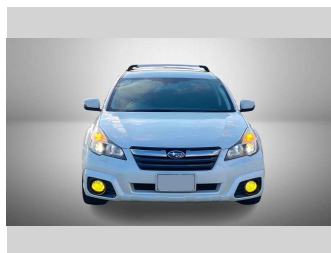

2012 Subaru LEGACY OUTBACK 2.5 EYESIGHT S

Purchase Price

\$11,990

Includes GST
Excludes on-road costs of \$550

Finance may be available on this vehicle. Ask one of our friendly staff for more information.

Gain peace of mind with Mechanical Breakdown Insurance. **Ask us how.**

Top features

- » Air Con
- » Auto Lights
- » CD Player
- » ESC
- » Heated Seats
- » Paddle Shift
- » Smart Key

Body Style

5 door, Station Wagon

Odometer

138,654 km

Engine

2500 cc, Internal Combustion

Fuel Type

Petrol

Transmission

Automatic, 4WD

Reg No.

-

Ext Colour

Pearl

History

-

Seats

5 seats, Leather