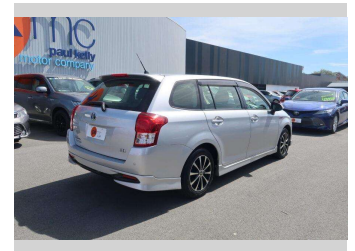

2014 Toyota Corolla FIELDER HY

Purchase Price

\$14,990

Includes GST
Excludes on-road costs of \$550

Finance may be available on this vehicle. Ask one of our friendly staff for more information.

Gain peace of mind with Mechanical Breakdown Insurance. **Ask us how.**

Body Style

5 door, Station Wagon

Odometer

78,900 km

Engine

1500 cc

Fuel Type

Hybrid