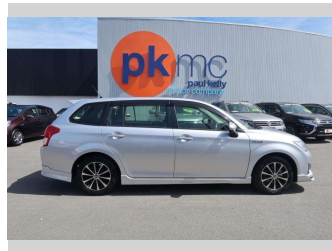

2014 Toyota Corolla FIELDER HY

Purchase Price

\$14,990

Includes GST
Excludes on-road costs of \$550

Finance may be available on this vehicle. Ask one of our friendly staff for more information.

Gain peace of mind with Mechanical Breakdown Insurance. **Ask us how.**

Body Style

5 door, Station Wagon

Odometer

78,900 km

Engine

1500 cc

Fuel Type

Hybrid