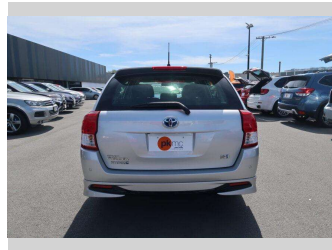

2014 Toyota Corolla FIELDER HY

Purchase Price

\$14,990

Includes GST
Excludes on-road costs of \$550

Finance may be available on this vehicle. Ask one of our friendly staff for more information.

Gain peace of mind with Mechanical Breakdown Insurance. **Ask us how.**

Body Style

5 door, Station Wagon

Odometer

78,900 km

Engine

1500 cc

Fuel Type

Hybrid