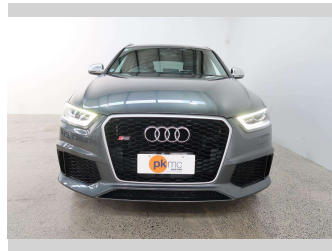

2014 Audi RS Q3 2.5

Purchase Price

\$28,990

Includes GST
Excludes on-road costs of \$550

Finance may be available on this vehicle. Ask one of our friendly staff for more information.

Gain peace of mind with Mechanical Breakdown Insurance. **Ask us how.**

Body Style

5 door, SUV / 4x4

Odometer

103,839 km

Engine

2500 cc

Fuel Type

Petrol