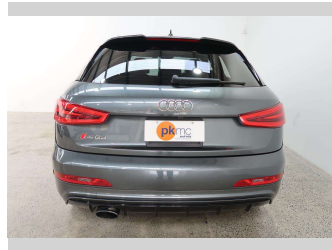

2014 Audi RS Q3 2.5

Purchase Price

\$28,990

Includes GST
Excludes on-road costs of \$550

Finance may be available on this vehicle. Ask one of our friendly staff for more information.

Gain peace of mind with Mechanical Breakdown Insurance. **Ask us how.**

Body Style

5 door, SUV / 4x4

Odometer

103,839 km

Engine

2500 cc

Fuel Type

Petrol