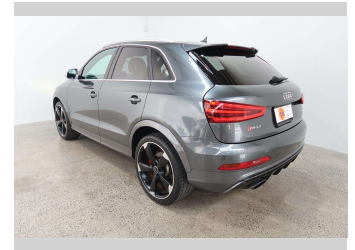

2014 Audi RS Q3 2.5

Purchase Price

\$28,990

Includes GST
Excludes on-road costs of \$550

Finance may be available on this vehicle. Ask one of our friendly staff for more information.

Gain peace of mind with Mechanical Breakdown Insurance. **Ask us how.**

Body Style

5 door, SUV / 4x4

Odometer

103,839 km

Engine

2500 cc

Fuel Type

Petrol