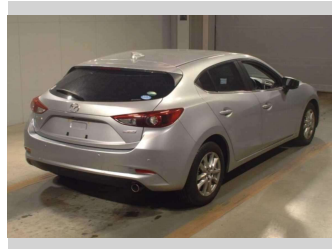

2018 Mazda Axela 15S SPORT

Purchase Price **\$23,990**

Includes GST
Excludes on-road costs of \$550

Finance may be available on this vehicle. Ask one of our friendly staff for more information.

Gain peace of mind with Mechanical Breakdown Insurance. **Ask us how.**

Top features

- » ESC

Body Style
-

Odometer
25,863 km

Engine
1500 cc, Internal Combustion

Fuel Type
Petrol

Transmission
Automatic

Wheels
-