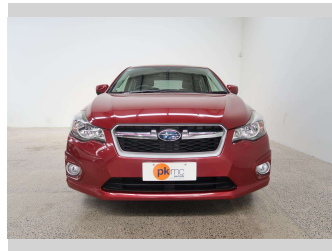

2014 Subaru Impreza 1.6I-L Sport

Purchase Price **\$13,990**

Includes GST
Excludes on-road costs of \$550

Finance may be available on this vehicle. Ask one of our friendly staff for more information.

Gain peace of mind with Mechanical Breakdown Insurance. **Ask us how.**

Body Style
5 door, Hatchback

Odometer
51,636 km

Engine
1600 cc, Internal Combustion

Fuel Type
Petrol

Transmission
Automatic

Wheels
-

VIN
7AT0GF09X24021198

Interior
Grey