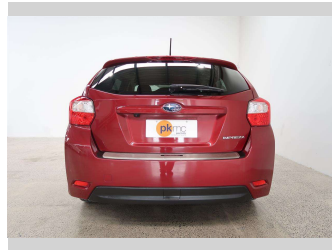

2014 Subaru Impreza 1.6I-L Sport

Purchase Price **\$13,990**

Includes GST
Excludes on-road costs of \$550

Finance may be available on this vehicle. Ask one of our friendly staff for more information.

Gain peace of mind with Mechanical Breakdown Insurance. **Ask us how.**

Body Style
5 door, Hatchback

Odometer
51,636 km

Engine
1600 cc, Internal Combustion

Fuel Type
Petrol

Transmission
Automatic

Wheels
-

VIN
7AT0GF09X24021198

Interior
Grey

Safety

Based on 2024 UCSR rating for 12-16 models

Reg No.
-

Ext Colour
Red

History
-

Seats
5 seats, Cloth

CO2 Emissions
★★★★☆
153 grams/km

Energy Economy
★★★★☆☆