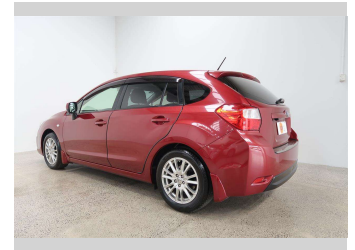

2014 Subaru Impreza 1.6I-L Sport

Purchase Price **\$13,990**

Includes GST
Excludes on-road costs of \$550

Finance may be available on this vehicle. Ask one of our friendly staff for more information.

Gain peace of mind with Mechanical Breakdown Insurance. **Ask us how.**

Body Style
5 door, Hatchback

Odometer
51,636 km

Engine
1600 cc, Internal Combustion

Fuel Type
Petrol

Transmission
Automatic

Wheels
-

VIN
7AT0GF09X24021198

Interior
Grey