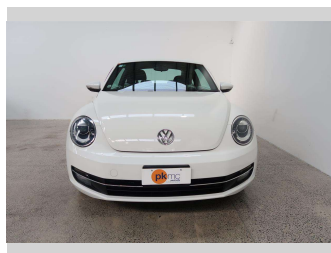

2013 Volkswagen Beetle Design 1.2 TSI

Purchase Price **\$11,990**

Includes GST
Excludes on-road costs of \$550

Finance may be available on this vehicle. Ask one of our friendly staff for more information.

Body Style
3 door, Hatchback

Odometer
102,640 km

Engine
1200 cc, Internal Combustion

Fuel Type
Petrol

Transmission
Automatic

Wheels
-

VIN
WVWZZZ16ZDM650158

Interior
Charcoal

Based on 2023 VSRR rating

Reg No.
-

Ext Colour
White

History
-

Seats
5 seats, Fabric

CO2 Emissions
★★★★☆
153 grams/km

Energy Economy
★★★★☆☆
Annual fuel cost of \$2,590
6.6L per 100km

Cost per year is an estimate based on petrol price of \$2.80 per litre and an average distance of 14000 km. Emissions and Energy Economy figures standardised to 3P WLTP.