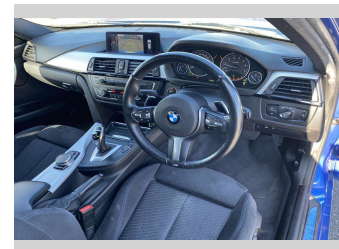

2014 BMW 320i M Sport Touring

Purchase Price **\$17,990**

Includes GST
Excludes on-road costs of \$550

Finance may be available on this vehicle. Ask one of our friendly staff for more information.

Gain peace of mind with Mechanical Breakdown Insurance. **Ask us how.**

- Top features**
- » Air Con
 - » CD Player
 - » ESC
 - » Radio
 - » Smart Key

Body Style
5 door, Station Wagon

Odometer
112,957 km

Engine
2000 cc, Internal Combustion

Fuel Type
Petrol

Transmission
Automatic, Rear Wheel