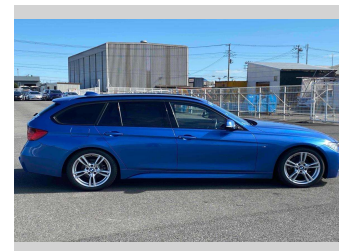

2014 BMW 320i M Sport Touring

Purchase Price **\$17,990**

Includes GST
Excludes on-road costs of \$550

Finance may be available on this vehicle. Ask one of our friendly staff for more information.

Gain peace of mind with Mechanical Breakdown Insurance. **Ask us how.**

- Top features**
- » Air Con
 - » CD Player
 - » ESC
 - » Radio
 - » Smart Key

Body Style
5 door, Station Wagon

Odometer
112,957 km

Engine
2000 cc, Internal Combustion

Fuel Type
Petrol

Transmission
Automatic, Rear Wheel

Wheels
-

VIN
WBA3G72080KW10065

Interior
Black

Safety
-

Reg No.
-

Ext Colour
Blue

History
-

Seats
5 seats, Fabric