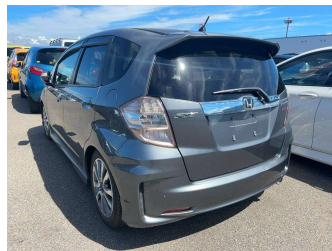

# 2012 Honda Fit Hybrid RS Hybrid

**Purchase Price** **\$12,990**

Includes GST  
Excludes on-road costs of \$550

Finance may be available on this vehicle. Ask one of our friendly staff for more information.

Gain peace of mind with Mechanical Breakdown Insurance. **Ask us how.**

**Top features**

None Listed

Body Style  
**5 door, Hatchback**

Odometer  
**48,837 km**

Engine  
**1500 cc, Hybrid**

Fuel Type  
**Petrol**

Transmission  
**Automatic, Front Wheel**

Wheels  
-

VIN  
-

Interior  
**Grey**

Safety  
-

Reg No.  
-

Ext Colour  
**Gray**

History  
-