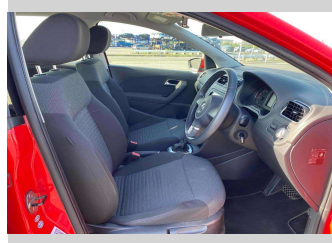

2013 Volkswagen Polo Active BlueMotion Tech

Purchase Price **$11,990**
Includes GST
Excludes on-road costs of $550

Finance may be available on this vehicle. Ask one of our friendly staff for more information.

Gain peace of mind with Mechanical Breakdown Insurance. **Ask us how.**

Top features

- » CD Player
- » ESC
- » Radio

Body Style
5 door, Hatchback

Odometer
33,178 km

Engine
1200 cc, Internal Combustion

Fuel Type
Petrol

Transmission
Automatic

Wheels
-

VIN
WVWZZZ6RZDU054357

Interior
Charcoal

Safety
-

Reg No.
-

Ext Colour
Red

History
-

Seats
5 seats, Fabric

CO2 Emissions
-

Energy Economy
-

VIN
-

Interior
Charcoal

Safety
-

Stock ID: 4768

Paul Kelly Motor Company | Phone 03 377 8500 | Email 30@paulkelly.co.nz
30 Moorhouse Avenue, Addington, Christchurch 8011
www.paulkelly.co.nz