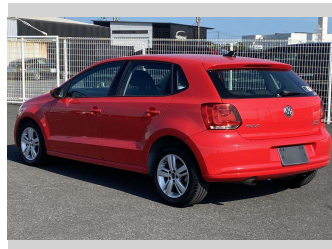

# 2013 Volkswagen Polo Active BlueMotion Tech

**Purchase Price** **\$11,990**  
Includes GST  
 Excludes on-road costs of \$550

Finance may be available on this vehicle. Ask one of our friendly staff for more information.

Gain peace of mind with Mechanical Breakdown Insurance. **Ask us how.**

**Top features**

- » CD Player
- » ESC
- » Radio

Body Style  
**5 door, Hatchback**

Odometer  
**33,178 km**

Engine  
**1200 cc, Internal Combustion**

Fuel Type  
**Petrol**

Transmission  
**Automatic**

Wheels  
 -

VIN  
**WVWZZZ6RZDU054357**

Interior  
**Charcoal**

Safety  
 -

Reg No.  
 -

Ext Colour  
**Red**