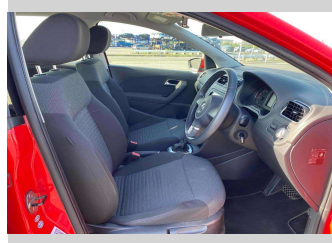

2013 Volkswagen Polo Active BlueMotion Tech

Purchase Price

$11,990

Includes GST
Excludes on-road costs of $550

Finance may be available on this vehicle. Ask one of our friendly staff for more information.

Gain peace of mind with Mechanical Breakdown Insurance. **Ask us how.**

Top features

- » CD Player
- » ESC
- » Radio

Body Style

5 door, Hatchback

Odometer

33,178 km

Engine

1200 cc, Internal Combustion

Fuel Type

Petrol

Transmission

Automatic

Wheels

-

VIN

WVWZZZ6RZDU054357

Interior

Charcoal

Safety

-

Reg No.

-

Ext Colour

Red

History

-

Seats

5 seats, Fabric

CO2 Emissions

-

Energy Economy

-

Stock ID: 4768

Paul Kelly Motor Company | Phone 03 377 8500 | Email 30@paulkelly.co.nz
30 Moorhouse Avenue, Addington, Christchurch 8011
www.paulkelly.co.nz