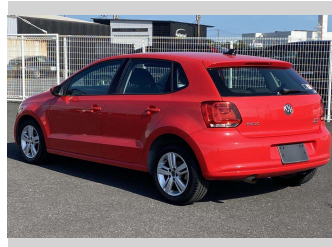

2013 Volkswagen Polo Active BlueMotion Tech

Purchase Price

\$11,990

Includes GST
Excludes on-road costs of \$550

Finance may be available on this vehicle. Ask one of our friendly staff for more information.

Gain peace of mind with Mechanical Breakdown Insurance. **Ask us how.**

Top features

- » CD Player
- » ESC
- » Radio

Body Style

5 door, Hatchback

Odometer

33,178 km

Engine

1200 cc, Internal Combustion

Fuel Type

Petrol

Transmission

Automatic

Wheels

-

VIN