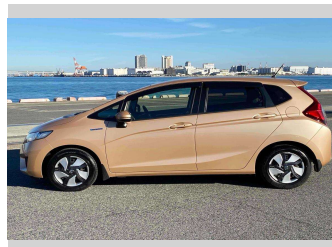

2014 Honda Fit HYBRID L PACKAGE

Purchase Price

\$14,990

Includes GST
Excludes on-road costs of \$550

Finance may be available on this vehicle. Ask one of our friendly staff for more information.

Gain peace of mind with Mechanical Breakdown Insurance. **Ask us how.**

Top features

» ESC

Body Style

5 door, Hatchback

Odometer

53,827 km

Engine

1500 cc, Hybrid