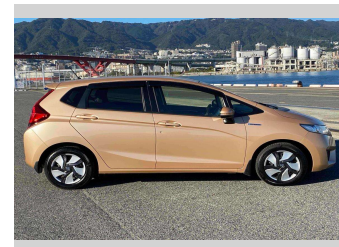

2014 Honda Fit HYBRID L PACKAGE

Purchase Price

\$14,990

Includes GST
Excludes on-road costs of \$550

Finance may be available on this vehicle. Ask one of our friendly staff for more information.

Gain peace of mind with Mechanical Breakdown Insurance. **Ask us how.**

Top features

» ESC

Body Style

5 door, Hatchback

Odometer

53,827 km

Engine

1500 cc, Hybrid