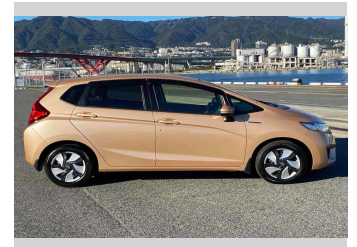

2014 Honda Fit HYBRID L PACKAGE

Purchase Price

\$14,990

Includes GST
Excludes on-road costs of \$550

Finance may be available on this vehicle. Ask one of our friendly staff for more information.

Gain peace of mind with Mechanical Breakdown Insurance. **Ask us how.**

Top features

» ESC

Body Style

5 door, Hatchback

Odometer

53,827 km

Engine

1500 cc, Hybrid