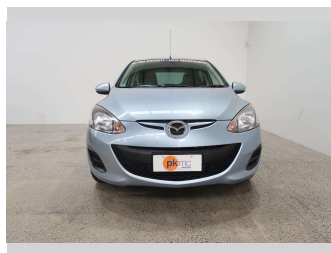

2013 Mazda Demio SKYACTIVE

Purchase Price **\$9,990**

Includes GST
Excludes on-road costs of \$550

Finance may be available on this vehicle. Ask one of our friendly staff for more information.

Gain peace of mind with Mechanical Breakdown Insurance. **Ask us how.**

- Top features**
- » Air Bag
 - » Air Conditioning
 - » Anti Lock Braking System
 - » Central Locking
 - » Power Steer
 - » Power Windows

Body Style
Hatchback

Odometer
18,273 km

Engine
1300 cc

Fuel Type
Petrol

Transmission
Automatic

Wheels
-

VIN
7AT0C12HX23153406

Interior
-

Safety
-

Reg No.

-

Ext Colour
Blue