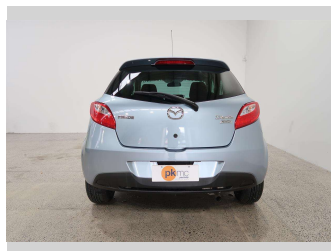

2013 Mazda Demio SKYACTIVE

Purchase Price **\$9,990**

Includes GST
Excludes on-road costs of \$550

Finance may be available on this vehicle. Ask one of our friendly staff for more information.

Gain peace of mind with Mechanical Breakdown Insurance. **Ask us how.**

- Top features**
- » Air Bag
 - » Air Conditioning
 - » Anti Lock Braking System
 - » Central Locking
 - » Power Steer
 - » Power Windows

Body Style
Hatchback

Odometer
18,273 km

Engine
1300 cc

Fuel Type
Petrol

Transmission
Automatic

Wheels
-

VIN
7AT0C12HX23153406

Interior
-

Safety
-

Reg No.

-

Ext Colour
Blue