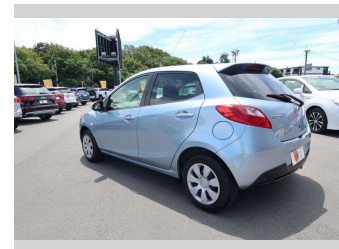

2013 Mazda Demio SKYACTIVE

Purchase Price **\$11,990**

Includes GST
Excludes on-road costs of \$550

Finance may be available on this vehicle. Ask one of our friendly staff for more information.

Gain peace of mind with Mechanical Breakdown Insurance. **Ask us how.**

- Top features**
- » Air Bag
 - » Air Conditioning
 - » Anti Lock Braking System
 - » Central Locking
 - » Power Steer
 - » Power Windows

Body Style
Hatchback

Odometer
18,273 km

Engine
1300 cc

Fuel Type
Petrol

Transmission
Automatic

Wheels
-

VIN
7AT0C12HX23153406

Interior
-

Safety
-

Reg No.
-

Ext Colour
Blue

History
-