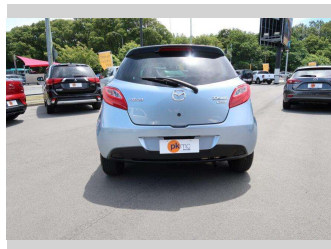

2013 Mazda Demio SKYACTIVE

Purchase Price **\$11,990**

Includes GST
Excludes on-road costs of \$550

Finance may be available on this vehicle. Ask one of our friendly staff for more information.

Gain peace of mind with Mechanical Breakdown Insurance. **Ask us how.**

- Top features**
- » Air Bag
 - » Air Conditioning
 - » Anti Lock Braking System
 - » Central Locking
 - » Power Steer
 - » Power Windows

Body Style
Hatchback

Odometer
18,273 km

Engine
1300 cc

Fuel Type
Petrol