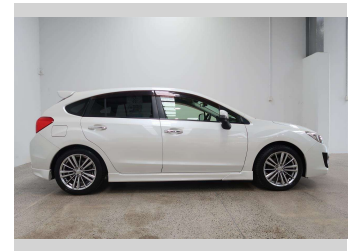

2014 Subaru Impreza 2.0I SPORT

Purchase Price **\$11,990**

Includes GST
Excludes on-road costs of \$550

Finance may be available on this vehicle. Ask one of our friendly staff for more information.

Gain peace of mind with Mechanical Breakdown Insurance. **Ask us how.**

Body Style
5 door, Hatchback

Odometer
134,728 km

Engine
2000 cc, Internal Combustion

Fuel Type
Petrol

Transmission
Automatic, 4WD

Wheels
-

VIN
7AT0GF09X24075546

Interior
Black

Safety

Based on 2024 UCSR rating for 12-16 models

Reg No.
-

Ext Colour
Pearl White

History
-

Seats
5 seats, Cloth

CO2 Emissions
★★★★☆
163 grams/km

Energy Economy
★★★★☆☆