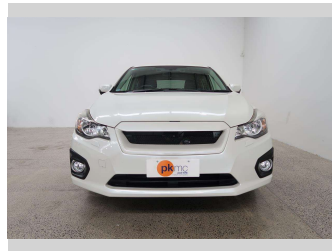

2014 Subaru Impreza 2.0I SPORT

Purchase Price **\$11,990**

Includes GST
Excludes on-road costs of \$550

Finance may be available on this vehicle. Ask one of our friendly staff for more information.

Gain peace of mind with Mechanical Breakdown Insurance. **Ask us how.**

Body Style
5 door, Hatchback

Odometer
134,728 km

Engine
2000 cc, Internal Combustion

Fuel Type
Petrol

Transmission
Automatic, 4WD

Wheels
-

VIN
7AT0GF09X24075546

Interior
Black

Safety

Based on 2024 UCSR rating for 12-16 models

Reg No.
-

Ext Colour
Pearl White

History
-

Seats
5 seats, Cloth

CO2 Emissions
★★★★☆
163 grams/km

Energy Economy
★★★★☆☆