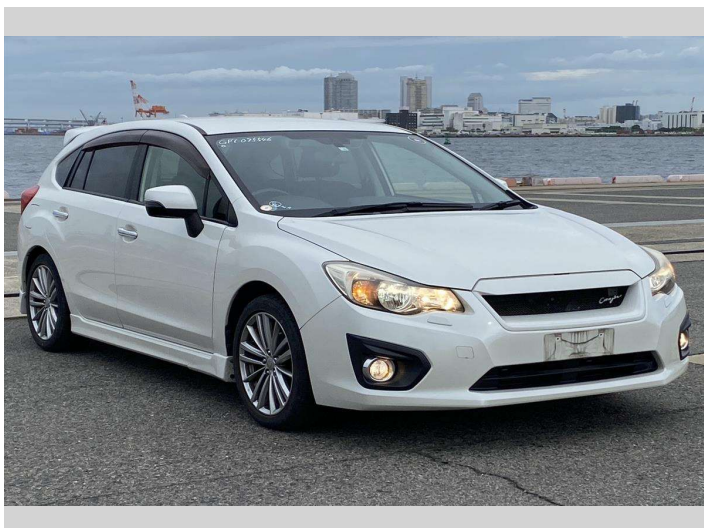

2014 Subaru Impreza Sport 2.0i-S LIMITED

Purchase Price

\$11,990

Includes GST
Excludes on-road costs of \$550

Finance may be available on this vehicle. Ask one of our friendly staff for more information.

Gain peace of mind with Mechanical Breakdown Insurance. **Ask us how.**

Top features

- » Air Con
- » Auto Lights
- » CD Player
- » ESC
- » Paddle Shift
- » Smart Key

Body Style

5 door, Hatchback

Odometer

134,728 km

Engine

2000 cc, Internal Combustion

Fuel Type

Petrol

Transmission

Automatic, 4WD

Wheels

-

VIN

-