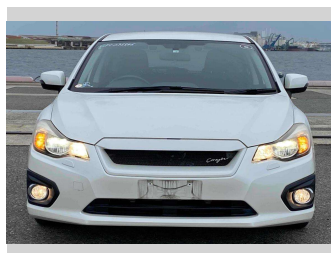

2014 Subaru Impreza Sport 2.0i-S LIMITED

Purchase Price

\$11,990

Includes GST
Excludes on-road costs of \$550

Finance may be available on this vehicle. Ask one of our friendly staff for more information.

Gain peace of mind with Mechanical Breakdown Insurance. **Ask us how.**

Top features

- » Air Con
- » Auto Lights
- » CD Player
- » ESC
- » Paddle Shift
- » Smart Key

Body Style

5 door, Hatchback

Odometer

134,728 km

Engine

2000 cc, Internal Combustion

Fuel Type

Petrol

Transmission

Automatic, 4WD

Wheels

-

VIN

-