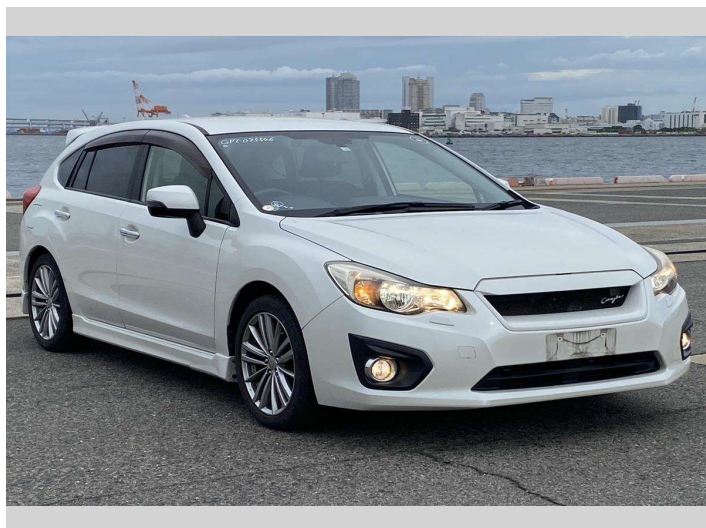

2014 Subaru Impreza Sport 2.0i-S LIMITED

Purchase Price

\$11,990

Includes GST
Excludes on-road costs of \$550

Finance may be available on this vehicle. Ask one of our friendly staff for more information.

Gain peace of mind with Mechanical Breakdown Insurance. **Ask us how.**

Top features

- » Air Con
- » Auto Lights
- » CD Player
- » ESC
- » Paddle Shift
- » Smart Key

Body Style

5 door, Hatchback

Odometer

134,728 km

Engine

2000 cc, Internal Combustion

Fuel Type

Petrol

Transmission

Automatic, 4WD

Wheels

-

VIN

-