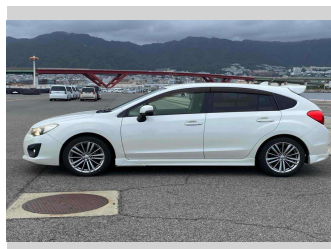

2014 Subaru Impreza Sport 2.0i-S LIMITED

Purchase Price

\$11,990

Includes GST
Excludes on-road costs of \$550

Finance may be available on this vehicle. Ask one of our friendly staff for more information.

Gain peace of mind with Mechanical Breakdown Insurance. **Ask us how.**

Top features

- » Air Con
- » Auto Lights
- » CD Player
- » ESC
- » Paddle Shift
- » Smart Key

Body Style

5 door, Hatchback

Odometer

134,728 km

Engine

2000 cc, Internal Combustion