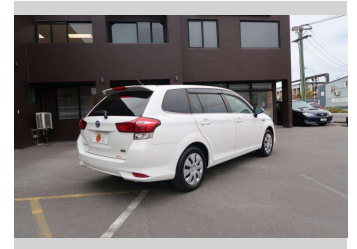

2016 Toyota Corolla FIELDER G

Purchase Price **\$15,990**

Includes GST
Excludes on-road costs of \$550

Finance may be available on this vehicle. Ask one of our friendly staff for more information.

Gain peace of mind with Mechanical Breakdown Insurance. **Ask us how.**

Body Style
5 door, Station Wagon

Odometer
106,460 km

Engine
1500 cc

Fuel Type
Hybrid

Transmission
Automatic

Wheels
-

VIN
7AT0H607X24033218

Interior
Black