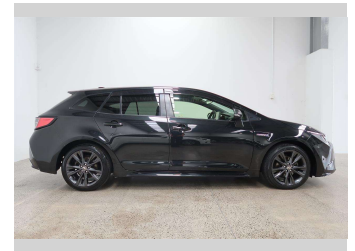

# 2019 Toyota Corolla WXB HYBRID

**Purchase Price** **\$25,990**

Includes GST  
Excludes on-road costs of \$550

Finance may be available on this vehicle. Ask one of our friendly staff for more information.

Body Style  
**5 door, Station Wagon**

Odometer  
**114,150 km**

Engine  
**1800 cc, Internal Combustion**

Fuel Type  
**Hybrid**

Transmission  
**Automatic, Front Wheel**

Wheels  
-

VIN  
**7AT0H607X24007861**

Interior  
**Black**

Safety

Based on 2024 VSRR rating

Reg No.  
-

Ext Colour  
**Black**

History  
-

Seats  
**5 seats, Half Leather / Cloth**

CO2 Emissions  
**★★★★☆**  
**91 grams/km**