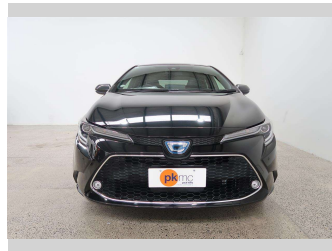

# 2019 Toyota Corolla WXB HYBRID

**Purchase Price** **\$25,990**

Includes GST  
Excludes on-road costs of \$550

Finance may be available on this vehicle. Ask one of our friendly staff for more information.

Body Style  
**5 door, Station Wagon**

Odometer  
**114,150 km**

Engine  
**1800 cc, Internal Combustion**

Fuel Type  
**Hybrid**

Transmission  
**Automatic, Front Wheel**

Wheels  
-

VIN  
**7AT0H607X24007861**