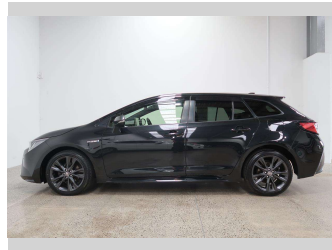

# 2019 Toyota Corolla WXB HYBRID

**Purchase Price** **\$25,990**

Includes GST  
Excludes on-road costs of \$550

Finance may be available on this vehicle. Ask one of our friendly staff for more information.

Body Style  
**5 door, Station Wagon**

Odometer  
**114,150 km**

Engine  
**1800 cc, Internal Combustion**

Fuel Type  
**Hybrid**

Transmission  
**Automatic, Front Wheel**

Wheels  
-

VIN  
**7AT0H607X24007861**

Interior  
**Black**

Safety

Based on 2024 VSRR rating

Reg No.  
-

Ext Colour  
**Black**

History  
-

Seats  
**5 seats, Half Leather / Cloth**

CO2 Emissions  
**★★★★☆**  
**91 grams/km**