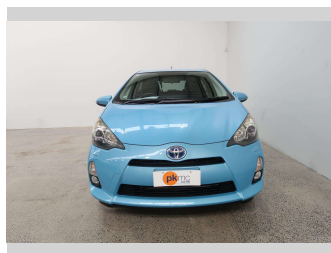

# 2013 Toyota Aqua G

**Purchase Price** **\$11,990**  
Includes GST  
Excludes on-road costs of \$550

Finance may be available on this vehicle. Ask one of our friendly staff for more information.

Gain peace of mind with Mechanical Breakdown Insurance. **Ask us how.**

Body Style  
**5 door, Hatchback**

Odometer  
**107,262 km**

Engine  
**1500 cc, Hybrid**

Fuel Type  
**Hybrid**

Transmission  
**Automatic, Front Wheel**

Wheels  
-

VIN  
**7AT0H65YX24183351**

Interior  
**Black, Cloth**

Safety

Based on 2023 UCSR rating for 12-20 models

Reg No.  
-

Ext Colour  
**Blue**

History  
-

Seats  
**5 seats, Cloth**

CO2 Emissions  
**★★★★☆**  
**92 grams/km**

Energy Economy  
**★★★★☆☆**  
**Annual fuel cost of \$1,530**  
**3.9L per 100km**