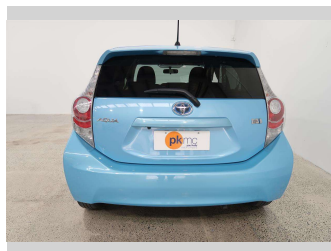

# 2013 Toyota Aqua G

**Purchase Price** **\$11,990**  
Includes GST  
Excludes on-road costs of \$550

Finance may be available on this vehicle. Ask one of our friendly staff for more information.

Gain peace of mind with Mechanical Breakdown Insurance. **Ask us how.**

Body Style  
**5 door, Hatchback**

Odometer  
**107,262 km**

Engine  
**1500 cc, Hybrid**

Fuel Type  
**Hybrid**

Transmission  
**Automatic, Front Wheel**

Wheels  
-

VIN  
**7AT0H65YX24183351**

Interior  
**Black, Cloth**

Safety

Based on 2023 UCSR rating for 12-20 models

Reg No.  
-

Ext Colour  
**Blue**

History  
-

Seats  
**5 seats, Cloth**

CO2 Emissions  
**★★★★☆**  
**92 grams/km**

Energy Economy  
**★★★★☆☆**  
**Annual fuel cost of \$1,530**  
**3.9L per 100km**