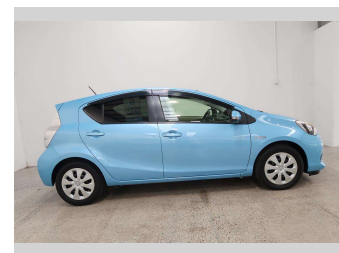

# 2013 Toyota Aqua G

**Purchase Price** **\$11,990**  
Includes GST  
Excludes on-road costs of \$550

Finance may be available on this vehicle. Ask one of our friendly staff for more information.

Gain peace of mind with Mechanical Breakdown Insurance. **Ask us how.**

Body Style  
**5 door, Hatchback**

Odometer  
**107,262 km**

Engine  
**1500 cc, Hybrid**

Fuel Type  
**Hybrid**

Transmission  
**Automatic, Front Wheel**

Wheels  
-

VIN  
**7AT0H65YX24183351**

Interior  
**Black, Cloth**

Safety

Based on 2023 UCSR rating for 12-20 models

Reg No.  
-

Ext Colour  
**Blue**

History  
-

Seats  
**5 seats, Cloth**

CO2 Emissions  
**★★★★☆**  
**92 grams/km**

Energy Economy  
**★★★★☆☆**  
**Annual fuel cost of \$1,530**  
**3.9L per 100km**