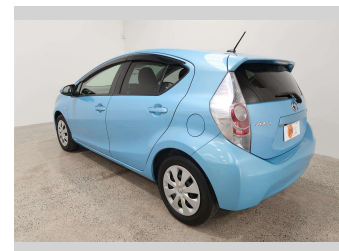

# 2013 Toyota Aqua G

**Purchase Price** **\$11,990**  
Includes GST  
Excludes on-road costs of \$550

Finance may be available on this vehicle. Ask one of our friendly staff for more information.

Gain peace of mind with Mechanical Breakdown Insurance. **Ask us how.**

Body Style  
**5 door, Hatchback**

Odometer  
**107,262 km**

Engine  
**1500 cc, Hybrid**

Fuel Type  
**Hybrid**

Transmission  
**Automatic, Front Wheel**

Wheels  
-

VIN  
**7AT0H65YX24183351**

Interior  
**Black, Cloth**

Safety

Based on 2023 UCSR rating for 12-20 models

Reg No.  
-

Ext Colour  
**Blue**

History  
-

Seats  
**5 seats, Cloth**

CO2 Emissions  
**★★★★☆**  
**92 grams/km**

Energy Economy  
**★★★★☆☆**  
**Annual fuel cost of \$1,530**  
**3.9L per 100km**