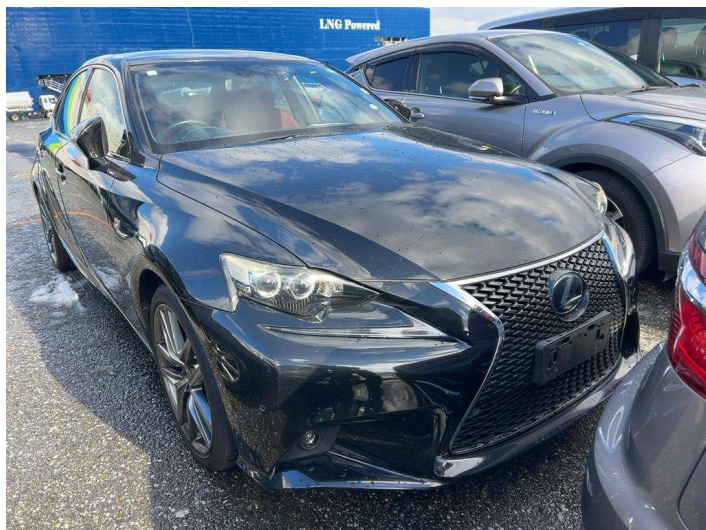

2013 Lexus IS 300H F Sport

Purchase Price **\$25,990**

Includes GST
Excludes on-road costs of \$550

Finance may be available on this vehicle. Ask one of our friendly staff for more information.

Gain peace of mind with Mechanical Breakdown Insurance. **Ask us how.**

Top features

None Listed

Body Style
-

Odometer
131,000 km

Engine
2500 cc

Fuel Type
-

Transmission
Automatic

Wheels
-

VIN
-

Interior
-

Safety

Based on 2024 VSRR rating

Reg No.
-

Ext Colour
Black

History
-

Seats
-