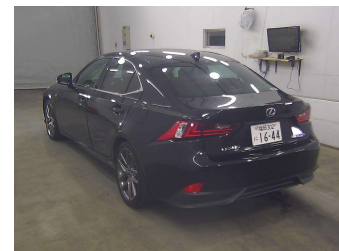

2013 Lexus IS 300H F Sport

Purchase Price **\$25,990**

Includes GST
Excludes on-road costs of \$550

Finance may be available on this vehicle. Ask one of our friendly staff for more information.

Gain peace of mind with Mechanical Breakdown Insurance. **Ask us how.**

Top features

None Listed

Body Style
-

Odometer
131,000 km

Engine
2500 cc

Fuel Type
-

Transmission
Automatic

Wheels
-