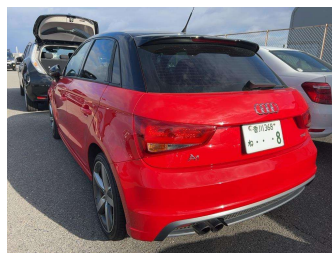

# 2014 Audi A1 ADO MIRE -D02LTD

**Purchase Price** **\$15,990**

Includes GST  
Excludes on-road costs of \$550

Finance may be available on this vehicle. Ask one of our friendly staff for more information.

Gain peace of mind with Mechanical Breakdown Insurance. **Ask us how.**

**Top features**

None Listed

Body Style  
**Hatchback**

Odometer  
**47,000 km**

Engine  
**1400 cc**

Fuel Type  
**Petrol**

Transmission  
**Automatic**