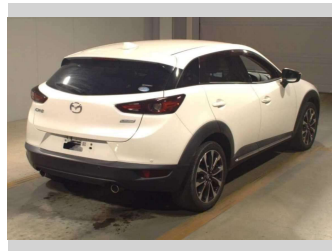

2018 Mazda CX-3 20S Proactive S Package

Purchase Price **\$25,990**
Includes GST
Excludes on-road costs of \$550

Finance may be available on this vehicle. Ask one of our friendly staff for more information.

Gain peace of mind with Mechanical Breakdown Insurance. **Ask us how.**

Top features
» ESC

Body Style
SUV

Odometer
47,620 km

Engine
2000 cc, Internal Combustion

Fuel Type
Petrol

Transmission
Automatic

Wheels
-

VIN
-

Interior
Black, Half Leather / Cloth

Safety
-

Reg No.
-

Ext Colour
Pearl

History
-

Seats
-

CO2 Emissions
-