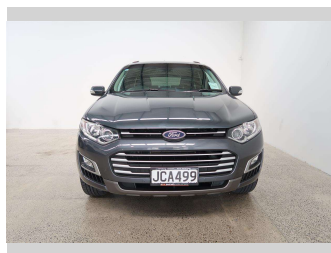

# 2015 Ford Territory TS

Purchase Price

**\$14,990**

Includes GST, Registration & Licensing

Finance may be available on this vehicle. Ask one of our friendly staff for more information.

Gain peace of mind with Mechanical Breakdown Insurance. **Ask us how.**

Body Style

**5 door, SUV**

Odometer

**157,986 km**

Engine

**2800 cc**

Fuel Type

**Diesel**

Transmission

**Automatic**

Wheels

-

VIN

**6FPAAAJGATFD80066**

Interior

**Black**

Seats

**7 seats, Half Leather / Cloth**

CO2 Emissions

★☆☆☆☆

**269 grams/km**

Energy Economy

★☆☆☆☆

**Annual fuel cost of \$3,950**