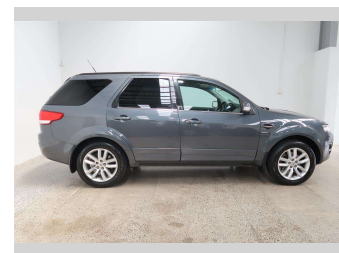

# 2015 Ford Territory TS

Purchase Price

**\$14,990**

Includes GST, Registration & Licensing

Finance may be available on this vehicle. Ask one of our friendly staff for more information.

Gain peace of mind with Mechanical Breakdown Insurance. **Ask us how.**

Body Style

**5 door, SUV**

Odometer

**157,986 km**

Engine

**2800 cc**

Fuel Type

**Diesel**

Transmission

**Automatic**

Wheels

-

VIN

**6FPAAAJGATFD80066**

Interior

**Black**