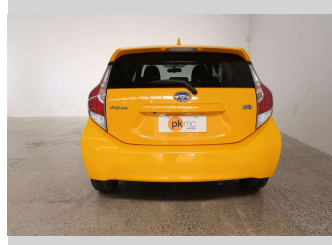

2015 Toyota Aqua S

Purchase Price

\$12,990

Includes GST
Excludes on-road costs of \$550

Finance may be available on this vehicle. Ask one of our friendly staff for more information.

Gain peace of mind with Mechanical Breakdown Insurance. **Ask us how.**

Body Style

5 door, Hatchback

Odometer

107,251 km

Engine

1500 cc

Fuel Type

Hybrid