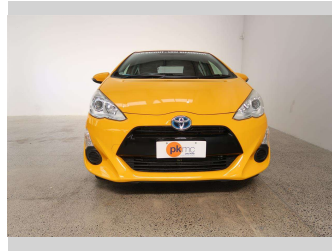

2015 Toyota Aqua S

Purchase Price

\$12,990

Includes GST
Excludes on-road costs of \$550

Finance may be available on this vehicle. Ask one of our friendly staff for more information.

Gain peace of mind with Mechanical Breakdown Insurance. **Ask us how.**

Body Style

5 door, Hatchback

Odometer

107,251 km

Engine

1500 cc

Fuel Type

Hybrid