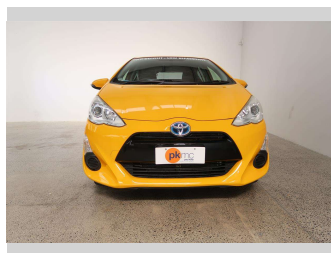

# 2015 Toyota Aqua S

**Purchase Price** **\$12,990**  
Includes GST  
Excludes on-road costs of \$550

Finance may be available on this vehicle. Ask one of our friendly staff for more information.

Gain peace of mind with Mechanical Breakdown Insurance. **Ask us how.**

Body Style  
**Hatchback**

Odometer  
**107,251 km**

Engine  
**1500 cc**

Fuel Type  
**Hybrid**

Transmission  
**Automatic**

Wheels  
-

VIN  
**7AT0H65YX23447380**

Interior  
-