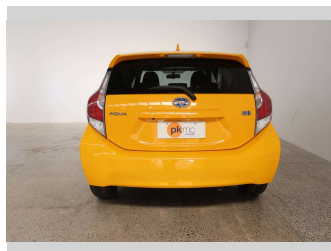

# 2015 Toyota Aqua S

**Purchase Price** **\$12,990**  
Includes GST  
Excludes on-road costs of \$550

Finance may be available on this vehicle. Ask one of our friendly staff for more information.

Gain peace of mind with Mechanical Breakdown Insurance. **Ask us how.**

Body Style  
**Hatchback**

Odometer  
**107,251 km**

Engine  
**1500 cc**

Fuel Type  
**Hybrid**

Transmission  
**Automatic**

Wheels  
-

VIN  
**7AT0H65YX23447380**

Interior  
-