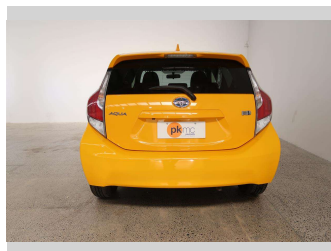

# 2015 Toyota Aqua S

**Purchase Price** **\$12,990**

Includes GST  
Excludes on-road costs of \$550

Finance may be available on this vehicle. Ask one of our friendly staff for more information.

Gain peace of mind with Mechanical Breakdown Insurance. **Ask us how.**

Body Style  
**Hatchback**

Odometer  
**107,251 km**

Engine  
**1500 cc**

Fuel Type  
**Hybrid**

Transmission  
**Automatic**

Wheels  
-

VIN  
**7AT0H65YX23447380**

Interior  
-