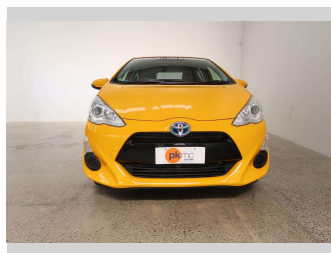

# 2015 Toyota Aqua S

**Purchase Price** **\$12,990**

Includes GST  
Excludes on-road costs of \$550

Finance may be available on this vehicle. Ask one of our friendly staff for more information.

Gain peace of mind with Mechanical Breakdown Insurance. **Ask us how.**

Body Style  
**Hatchback**

Odometer  
**107,251 km**

Engine  
**1500 cc**

Fuel Type  
**Hybrid**

Transmission  
**Automatic**

Wheels  
-

VIN  
**7AT0H65YX23447380**

Interior  
-