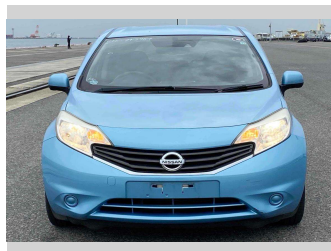

2014 Nissan Note X DIG-S EB Package

Purchase Price **\$9,990**
Includes GST
 Excludes on-road costs of \$550

Finance may be available on this vehicle. Ask one of our friendly staff for more information.

Gain peace of mind with Mechanical Breakdown Insurance. **Ask us how.**

Top features

- » Air Con
- » CD Player
- » ESC
- » Smart Key

Body Style
5 door, Hatchback

Odometer
88,931 km

Engine
1200 cc, Internal Combustion

Fuel Type
Petrol

Transmission
Automatic, Front Wheel

Wheels
 -

VIN
7AT0DH79X24243784

Interior
Grey

Safety
 -

Reg No.
 -

Ext Colour
light blue