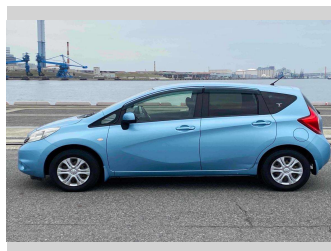

2014 Nissan Note X DIG-S EB Package

Purchase Price **\$9,990**
Includes GST
 Excludes on-road costs of \$550

Finance may be available on this vehicle. Ask one of our friendly staff for more information.

Gain peace of mind with Mechanical Breakdown Insurance. **Ask us how.**

Top features

- » Air Con
- » CD Player
- » ESC
- » Smart Key

Body Style
5 door, Hatchback

Odometer
88,931 km

Engine
1200 cc, Internal Combustion

Fuel Type
Petrol

Transmission
Automatic, Front Wheel

Wheels
 -

VIN
7AT0DH79X24243784

Interior
Grey

Safety
 -

Reg No.
 -

Ext Colour
light blue