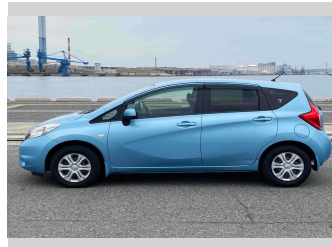

2014 Nissan Note X DIG-S EB Package

Purchase Price **\$9,990**

Includes GST
Excludes on-road costs of \$550

Finance may be available on this vehicle. Ask one of our friendly staff for more information.

Gain peace of mind with Mechanical Breakdown Insurance. **Ask us how.**

- Top features**
- » Air Con
 - » CD Player
 - » ESC
 - » Smart Key

Body Style
5 door, Hatchback

Odometer
88,931 km

Engine
1200 cc, Internal Combustion

Fuel Type
Petrol

Transmission
Automatic, Front Wheel

Wheels
-

VIN
-

Interior
Grey

Safety
-

Reg No.
-

Ext Colour
light blue

History
-

Seats
5 seats, Cloth

CO2 Emissions
-