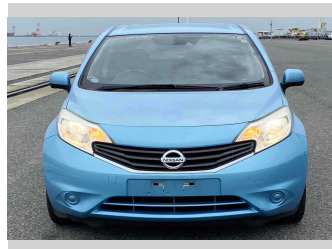

2014 Nissan Note X DIG-S EB Package

Purchase Price **\$9,990**

Includes GST
Excludes on-road costs of \$550

Finance may be available on this vehicle. Ask one of our friendly staff for more information.

Gain peace of mind with Mechanical Breakdown Insurance. **Ask us how.**

- Top features**
- » Air Con
 - » CD Player
 - » ESC
 - » Smart Key

Body Style
5 door, Hatchback

Odometer
88,931 km

Engine
1200 cc, Internal Combustion

Fuel Type
Petrol

Transmission
Automatic, Front Wheel

Wheels
-

VIN
-

Interior
Grey

Safety
-

Reg No.
-

Ext Colour
light blue

History
-

Seats
5 seats, Cloth

CO2 Emissions
-