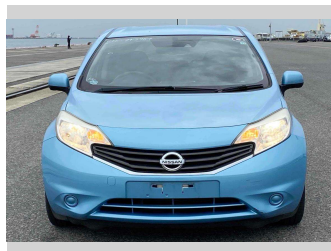

2014 Nissan Note X DIG-S EB Package

Purchase Price **\$9,990**
Includes GST
 Excludes on-road costs of \$550

Finance may be available on this vehicle. Ask one of our friendly staff for more information.

Gain peace of mind with Mechanical Breakdown Insurance. **Ask us how.**

Top features

- » Air Con
- » CD Player
- » ESC
- » Smart Key

Body Style
5 door, Hatchback

Odometer
88,931 km

Engine
1200 cc, Internal Combustion

Fuel Type
Petrol

Transmission
Automatic, Front Wheel

Wheels
 -

VIN
 -

Interior
Grey

Safety
 -

Reg No.
 -

Ext Colour
light blue