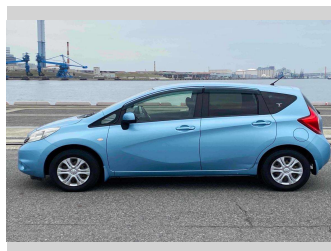

2014 Nissan Note X DIG-S EB Package

Purchase Price **\$9,990**
Includes GST
 Excludes on-road costs of \$550

Finance may be available on this vehicle. Ask one of our friendly staff for more information.

Gain peace of mind with Mechanical Breakdown Insurance. **Ask us how.**

Top features

- » Air Con
- » CD Player
- » ESC
- » Smart Key

Body Style
5 door, Hatchback

Odometer
88,931 km

Engine
1200 cc, Internal Combustion

Fuel Type
Petrol

Transmission
Automatic, Front Wheel

Wheels
 -

VIN
 -

Interior
Grey

Safety
 -

Reg No.
 -

Ext Colour
light blue