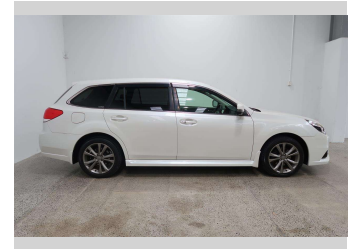

2013 Subaru Legacy 2.5i SPORT

Purchase Price

\$11,990

Includes GST
Excludes on-road costs of \$550

Finance may be available on this vehicle. Ask one of our friendly staff for more information.

Gain peace of mind with Mechanical Breakdown Insurance. **Ask us how.**

Body Style

5 door, Station Wagon

Odometer

109,410 km

Engine

2500 cc, Internal Combustion

Fuel Type

Petrol